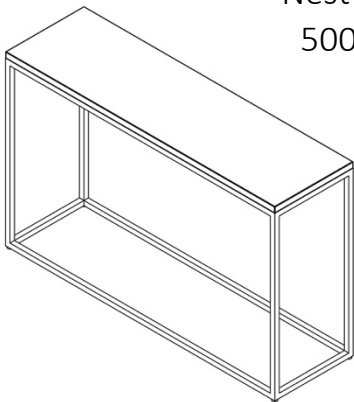

Mono

Available in Natural Oak and Black Oak

MO1
Small Console Table
900x350x750

MO15
Nest of 2 Tables
500x500x500

MO16
Square Side Table
900x350x450

MO10
Medium Bookcase
1000x380x1900

MO2
Medium Console Table
1200x350x750

MO5
Coffee Table
1000x600x450

MO20
Desk
1200x650x900

www.lamaison.co.uk

concept

www.lamaison.co.uk