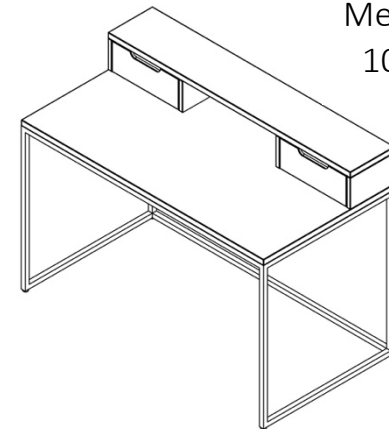

Mono

Available in Natural Oak and Black Oak

MO1
Small Console Table
900x350x750

MO15
Nest of 2 Tables
500x500x500

MO16
Square Side Table
900x350x450

MO10
Medium Bookcase
1000x380x1900

MO2
Medium Console Table
1200x350x750

MO5
Coffee Table
1000x600x450

MO20
Desk
1200x650x900

www.lamaison.co.uk

concept

www.lamaison.co.uk